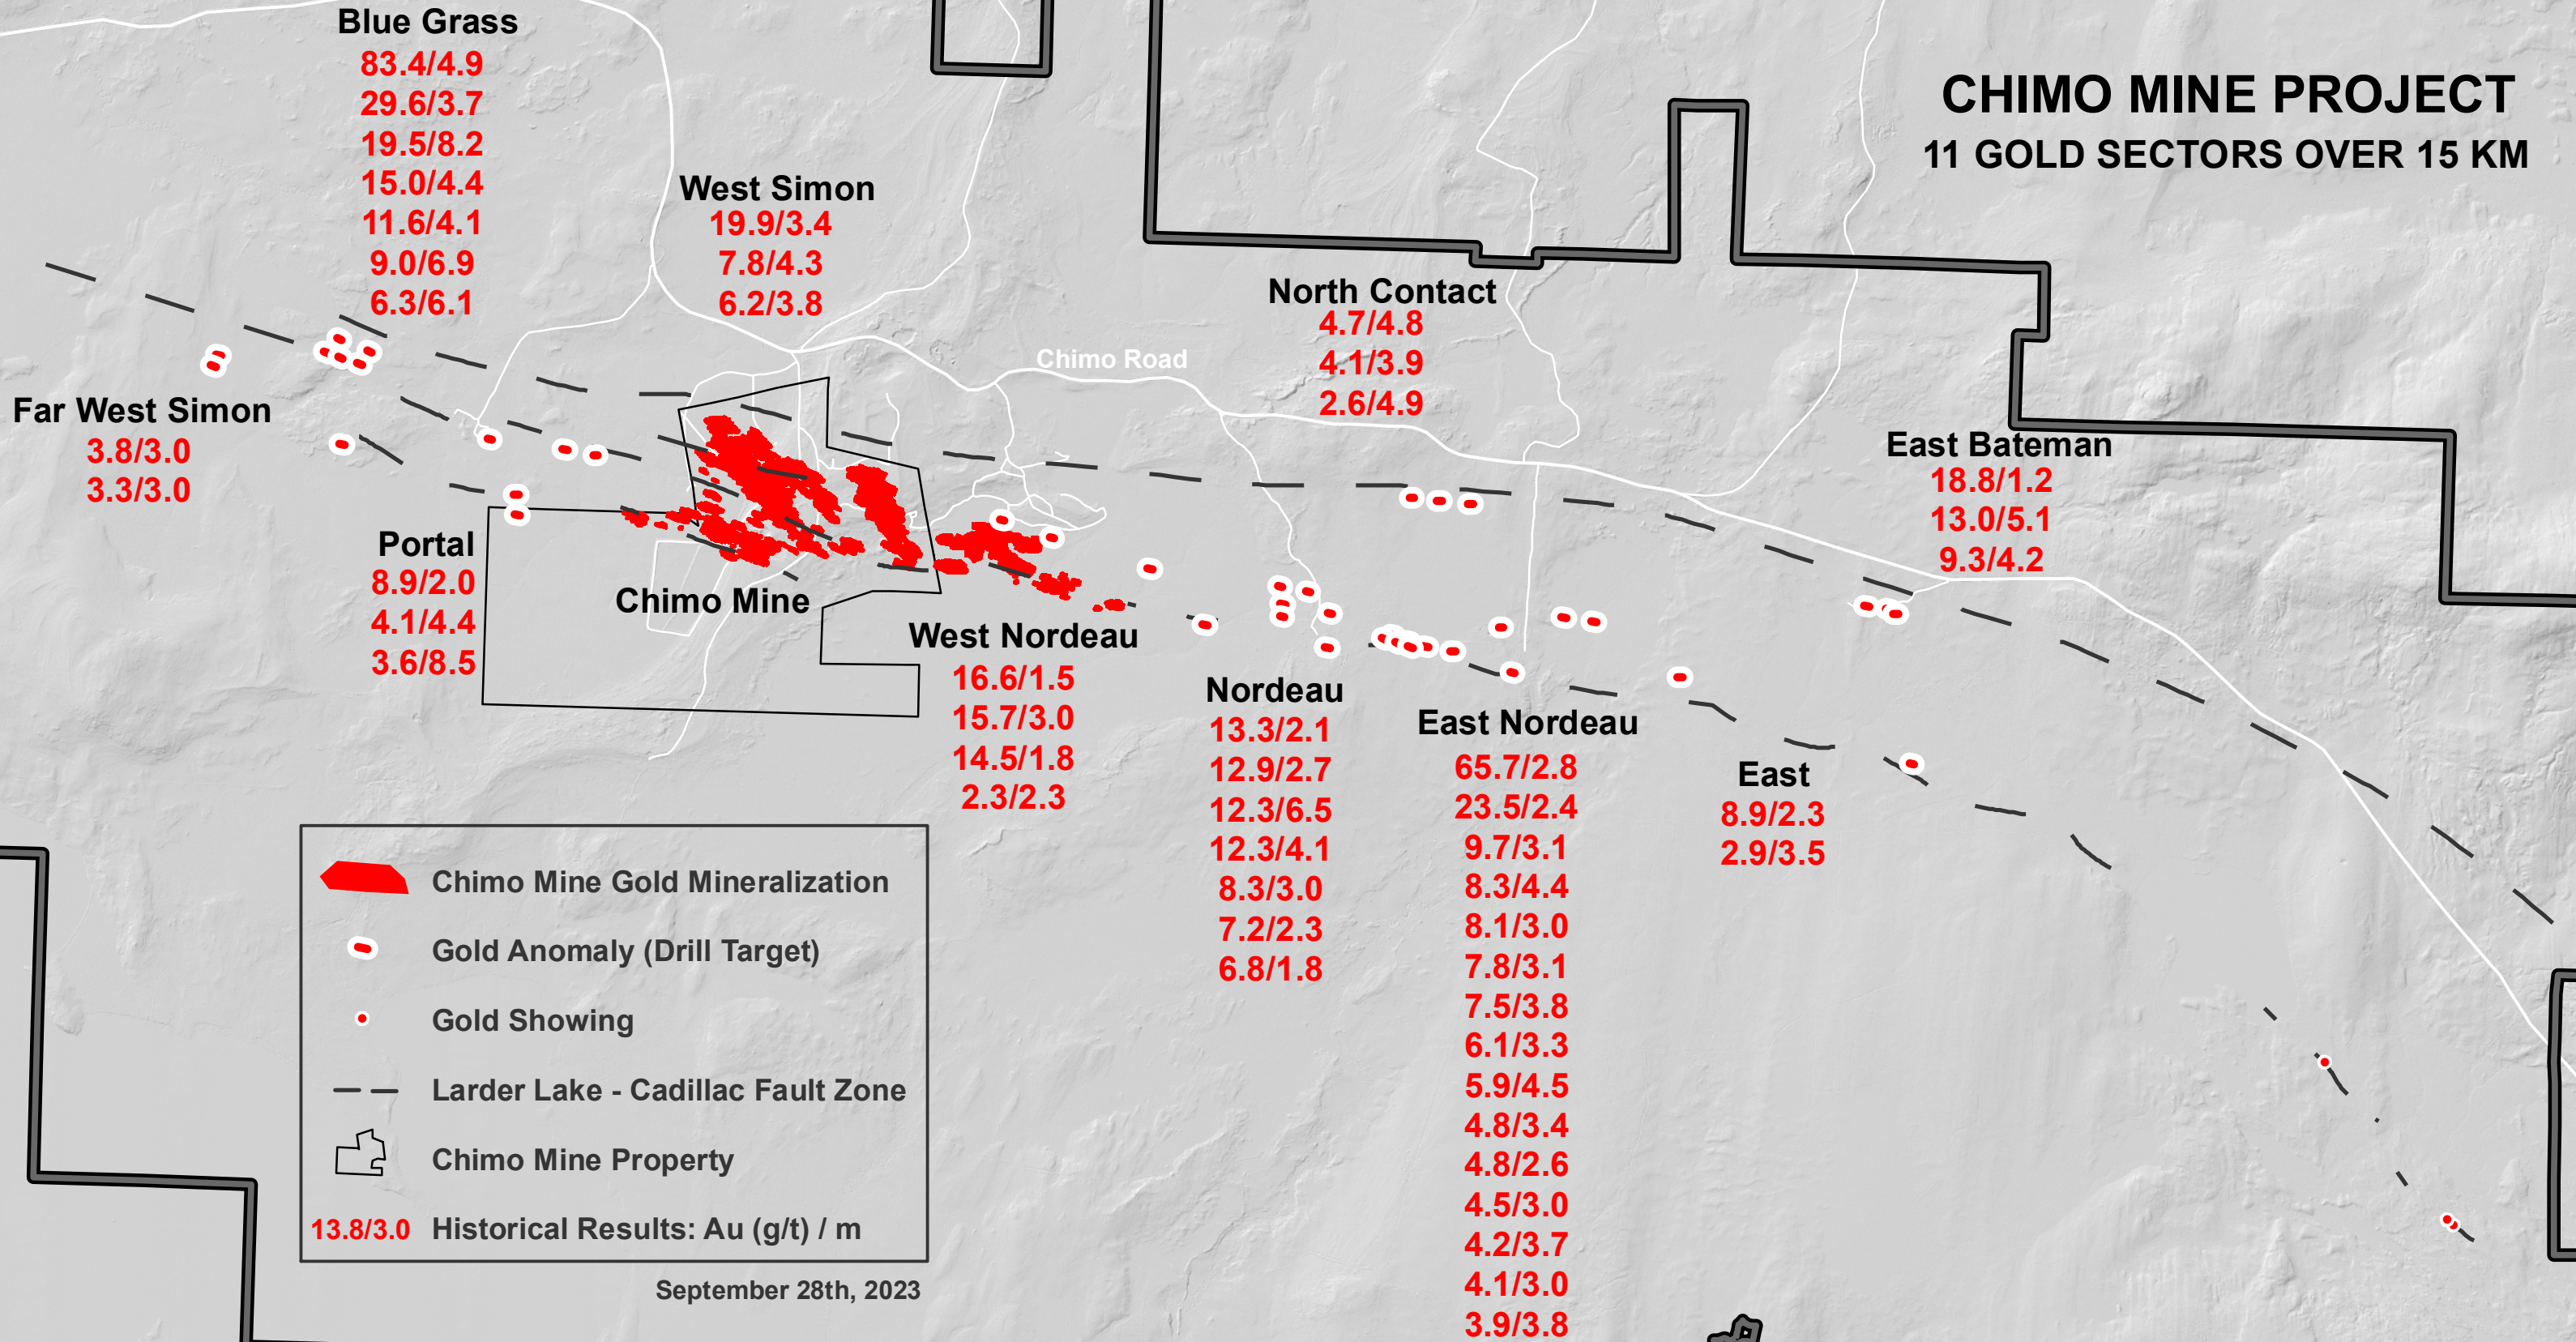

CHIMO MINE PROJECT

11 GOLD SECTORS OVER 15 KM

- Chimo Mine Gold Mineralization
- Gold Anomaly (Drill Target)
- Gold Showing
- Larder Lake - Cadillac Fault Zone
- Chimo Mine Property

13.8/3.0 Historical Results: Au (g/t) / m

September 28th, 2023

1 km