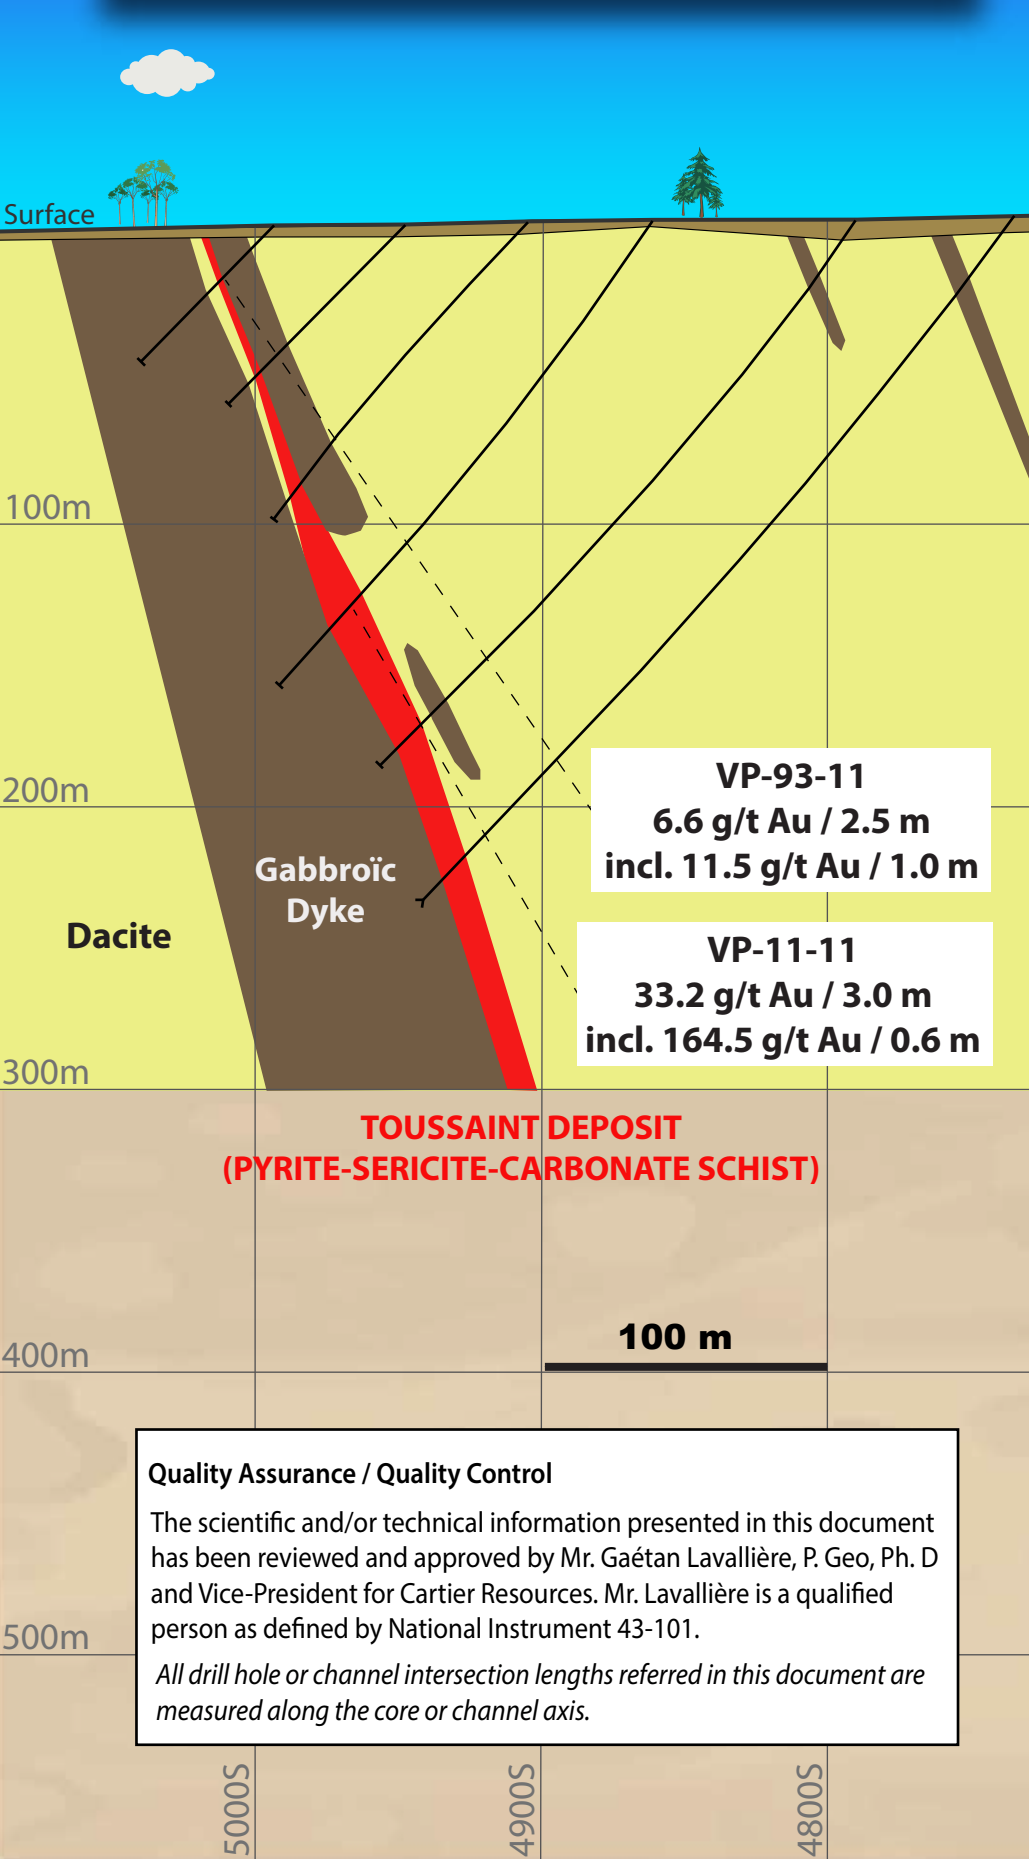

S 4950E Cross Section of Toussaint Deposit (Looking West) **N**

S 5000E Cross Section of Toussaint Deposit (Looking West) **N**

S 5440E Cross Section of Toussaint Zone (Looking West) **N**