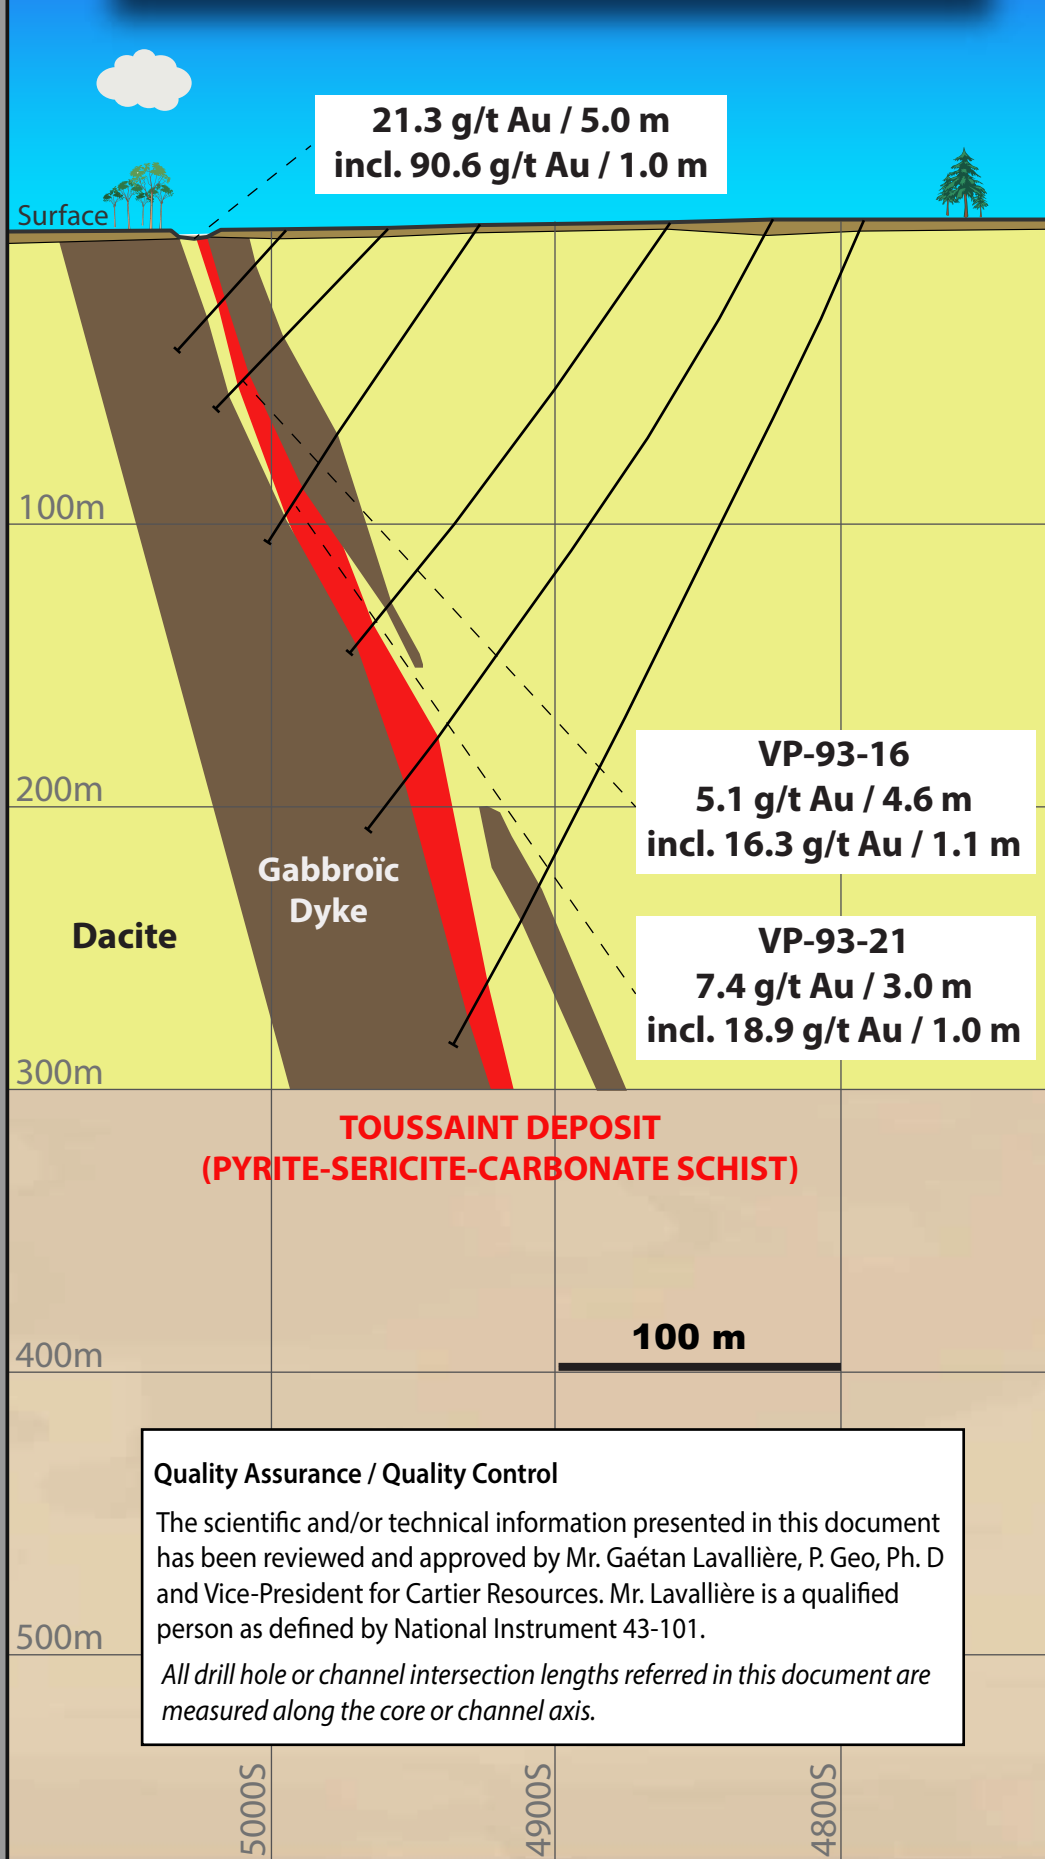

S 4950E Cross Section of Toussaint Deposit (Looking West) **N**

S 5000E Cross Section of Toussaint Deposit (Looking West) **N**

S 5440E Cross Section of Toussaint Zone (Looking West) **N**